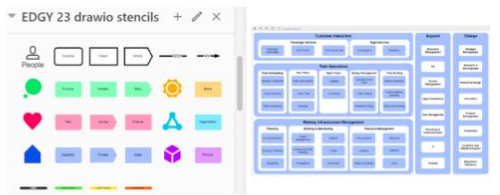

EDGY 23 Stencils

EDGY for Miro

Use this template in the Miroverse to create a collaborative whiteboard with EDGY stencils and example maps.

[Use EDGY in Miro](#)

EDGY for diagrams.net and Confluence

Draw EDGY maps using the free diagramming software [drawio.com](#). You can also use the [Atlassian Confluence](#) as a repository for storing your EDGY elements and link them to your EDGY maps, using the [diagrams.net](#) app for Confluence. Use the [Intersection Railways](#) example maps as a starting point to draw your own EDGY maps: download the PNG files and open them in [drawio.com](#) to edit.

[Download EDGY stencils / example maps](#)