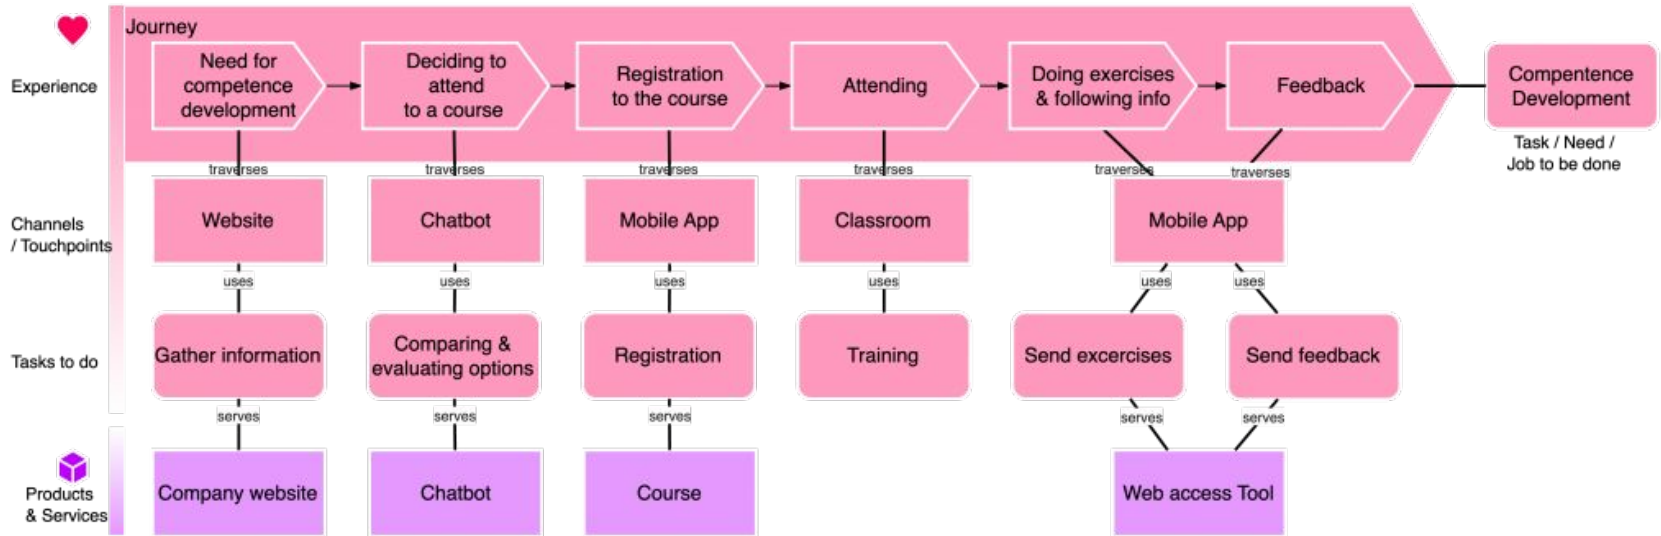

[Learn More →](#)

An Enterprise Design Challenge in EDGY: "Diversify our content for young viewers."

EDGY Elements

High-level Goals

Customer service improvement

Increase customer satisfaction

Increase automation

Speed up development process

Operational-level Goals

Build self-service portal

Focus on customer insight

Focus on Lean processes development

Build Demand Management Capability

Focus on digital first approach

Get rid of failure demand

Build RPA

Focus on concept design

Build analytics capability

Build enterprise design capability

Increase employee satisfaction

An Open Source tool for collaborative Enterprise Design.