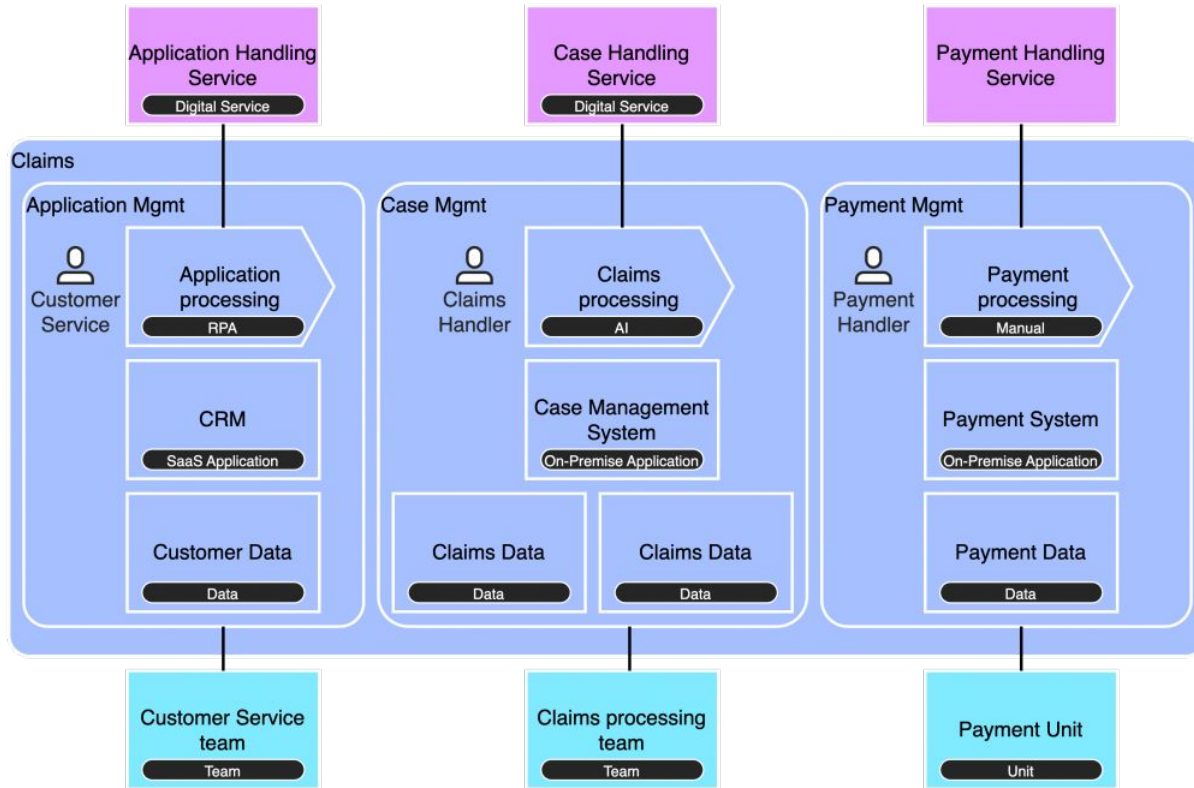

Speed up development process

Operational-level Goals

Build self-service portal

Focus on customer insight

Focus on Lean processes development

Build Demand Management Capability

Focus on digital first approach

Get rid of failure demand

Build RPA

Focus on concept design

Build analytics capability

Build enterprise design capability

Increase employee satisfaction

An Open Source tool for collaborative Enterprise Design.