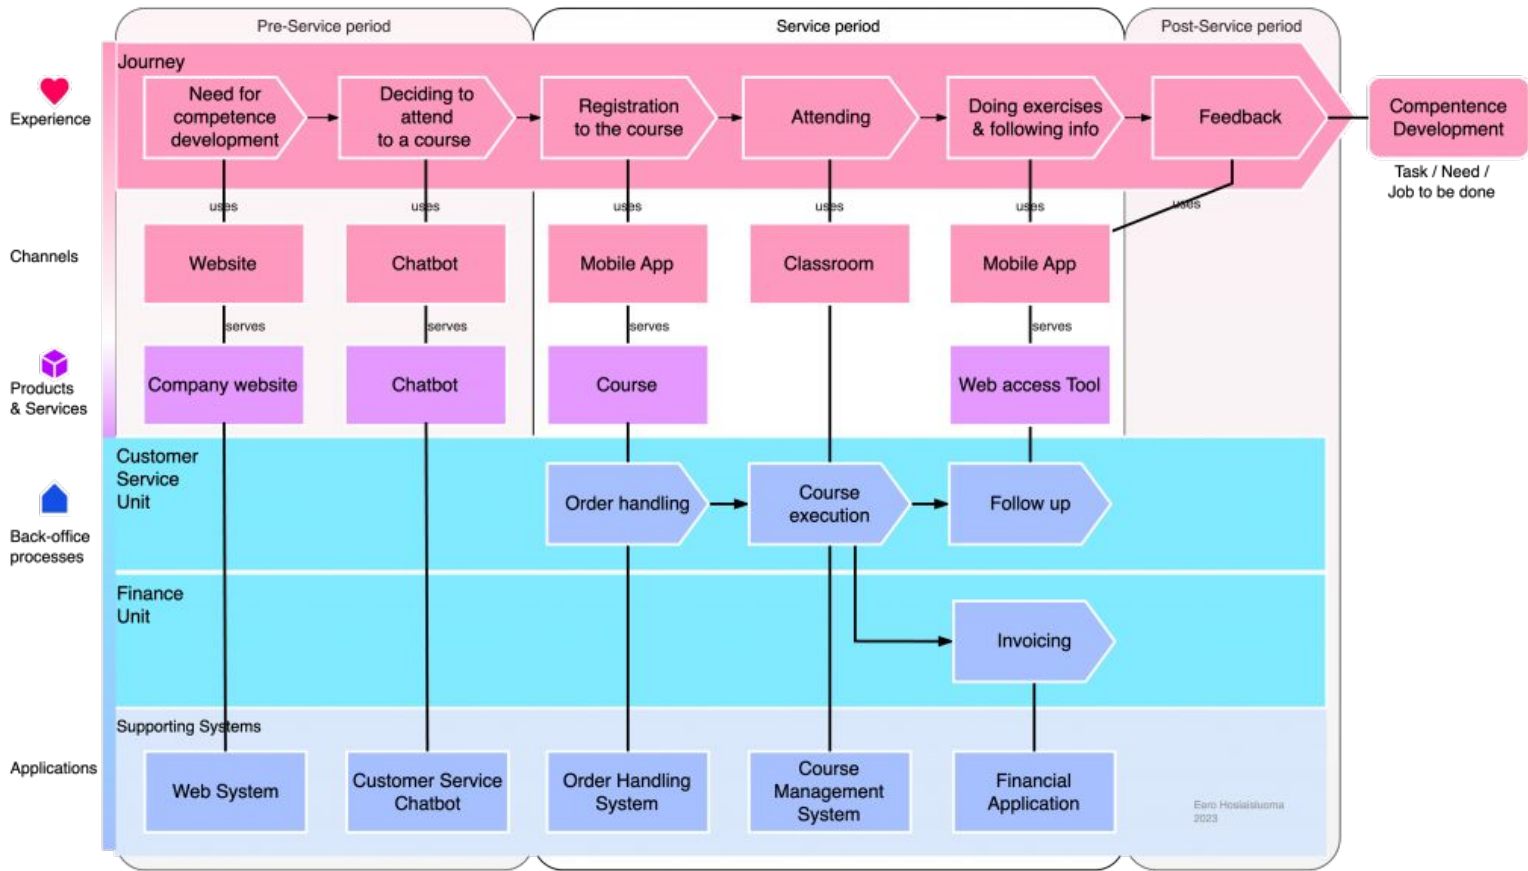

[Learn More →](#)

An Enterprise Design Challenge in EDGY: "Diversify our content for young viewers."

EDGY Elements

High-level Goals

Customer service improvement

Increase customer satisfaction

Increase automation

Speed up development process

Operational-level Goals

Build self-service portal

Focus on customer insight

Focus on Lean processes development

Build Demand Management Capability

Focus on digital first approach

Get rid of failure demand

Build RPA

Focus on concept design

Build analytics capability

Build enterprise design capability

Increase employee satisfaction

An Open Source tool for collaborative Enterprise Design.

www.enterprise.design

(Ongoing) implementations we know of

EDGY 23 Stencils

EDGY for Miro

Use this template in the Miroverse to create a collaborative whiteboard with EDGY stencils and example maps.

[Use EDGY in Miro](#)