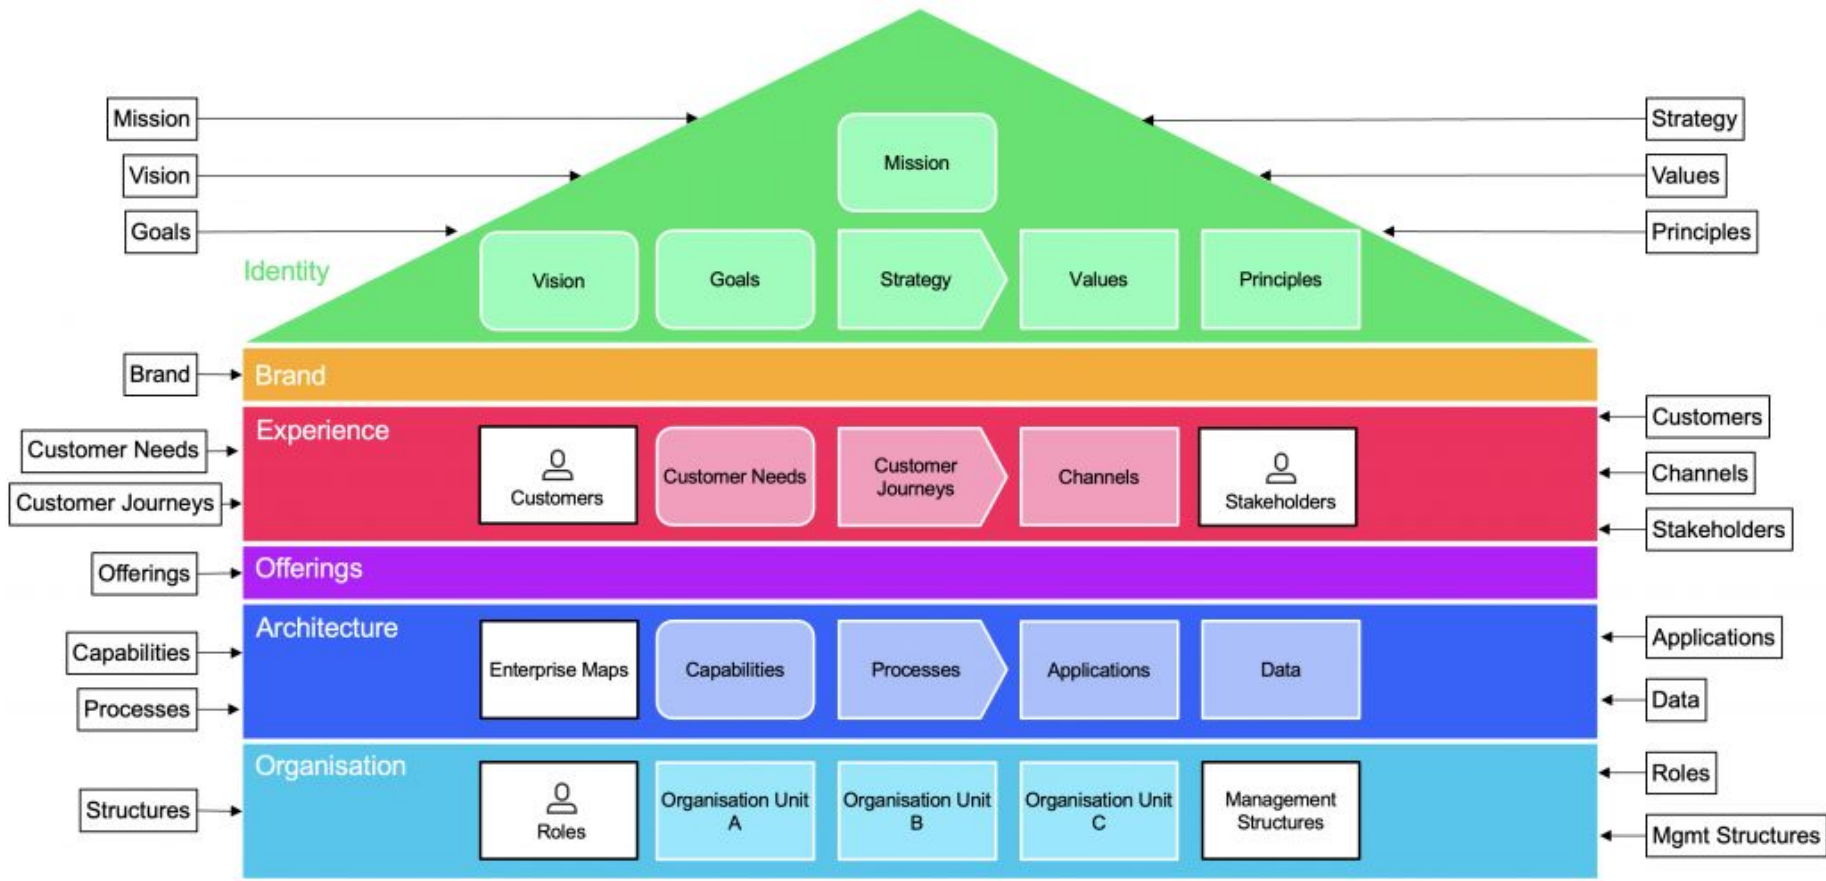

Speed up development process

Operational-level Goals

Build self-service portal

Focus on customer insight

Focus on Lean processes development

Build Demand Management Capability

Focus on digital first approach

Get rid of failure demand

Build RPA

Focus on concept design

Build analytics capability

Build enterprise design capability

Increase employee satisfaction

An Open Source tool for collaborative Enterprise Design.

www.enterprise.design

(Ongoing) implementations we know of

EDGY 23 Stencils

EDGY for Miro

Use this template in the Miroverse to create a collaborative whiteboard with EDGY stencils and example maps.

[Use EDGY in Miro](#)